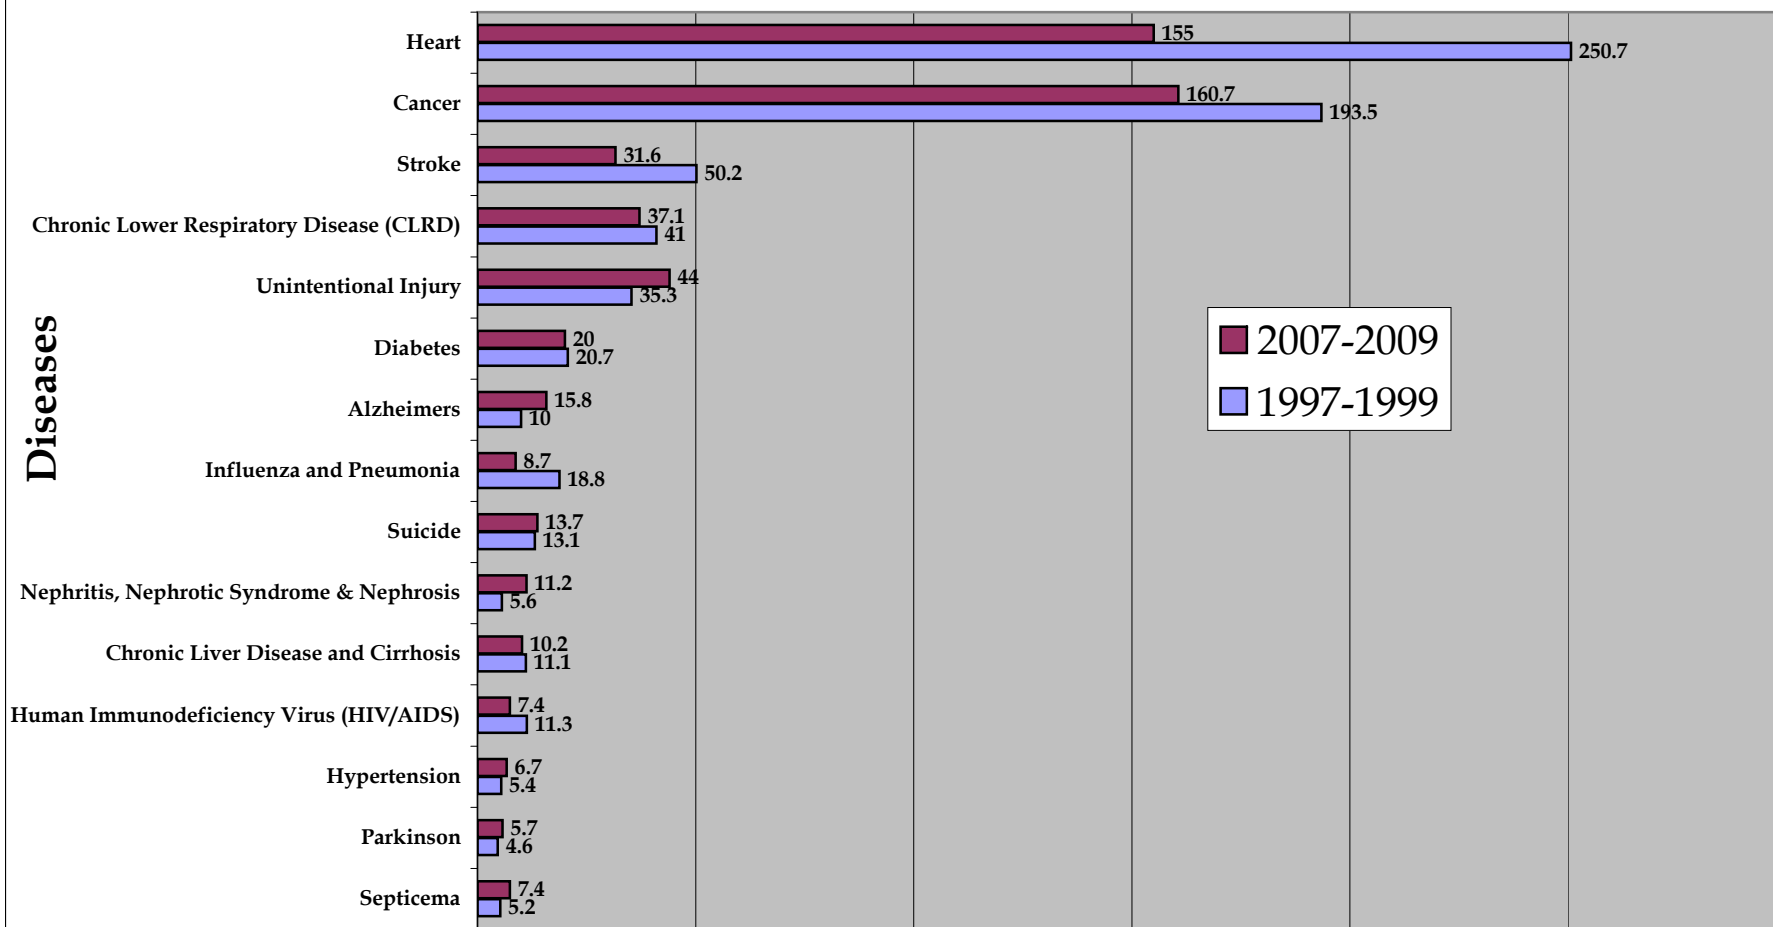

Florida Leading Causes of Death

3 Year (1997 - 1999 & 2007 - 2009) Age Adjusted Death Rate Comparison

Age Adjusted Death Rate per 100,000 Population

Age adjusted to the 2000 standard population.