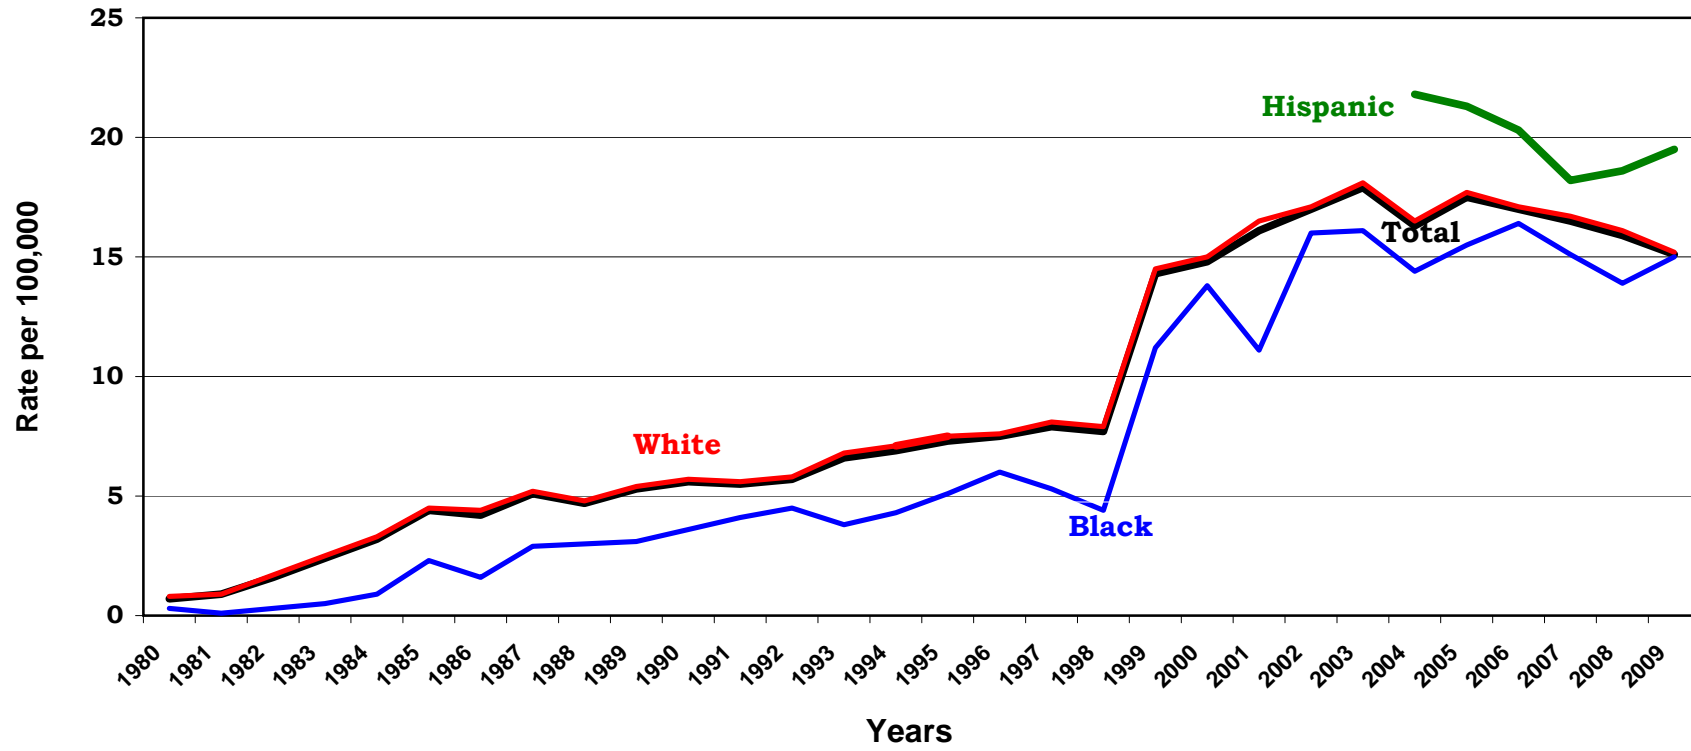

Alzheimer's Disease Mortality

Florida Age Adjusted Death Rates by Year (1980 - 2009)*

* Age Adjusted to the 2000 U.S. Standard Population
Data Source: Florida Office of Vital Statistics