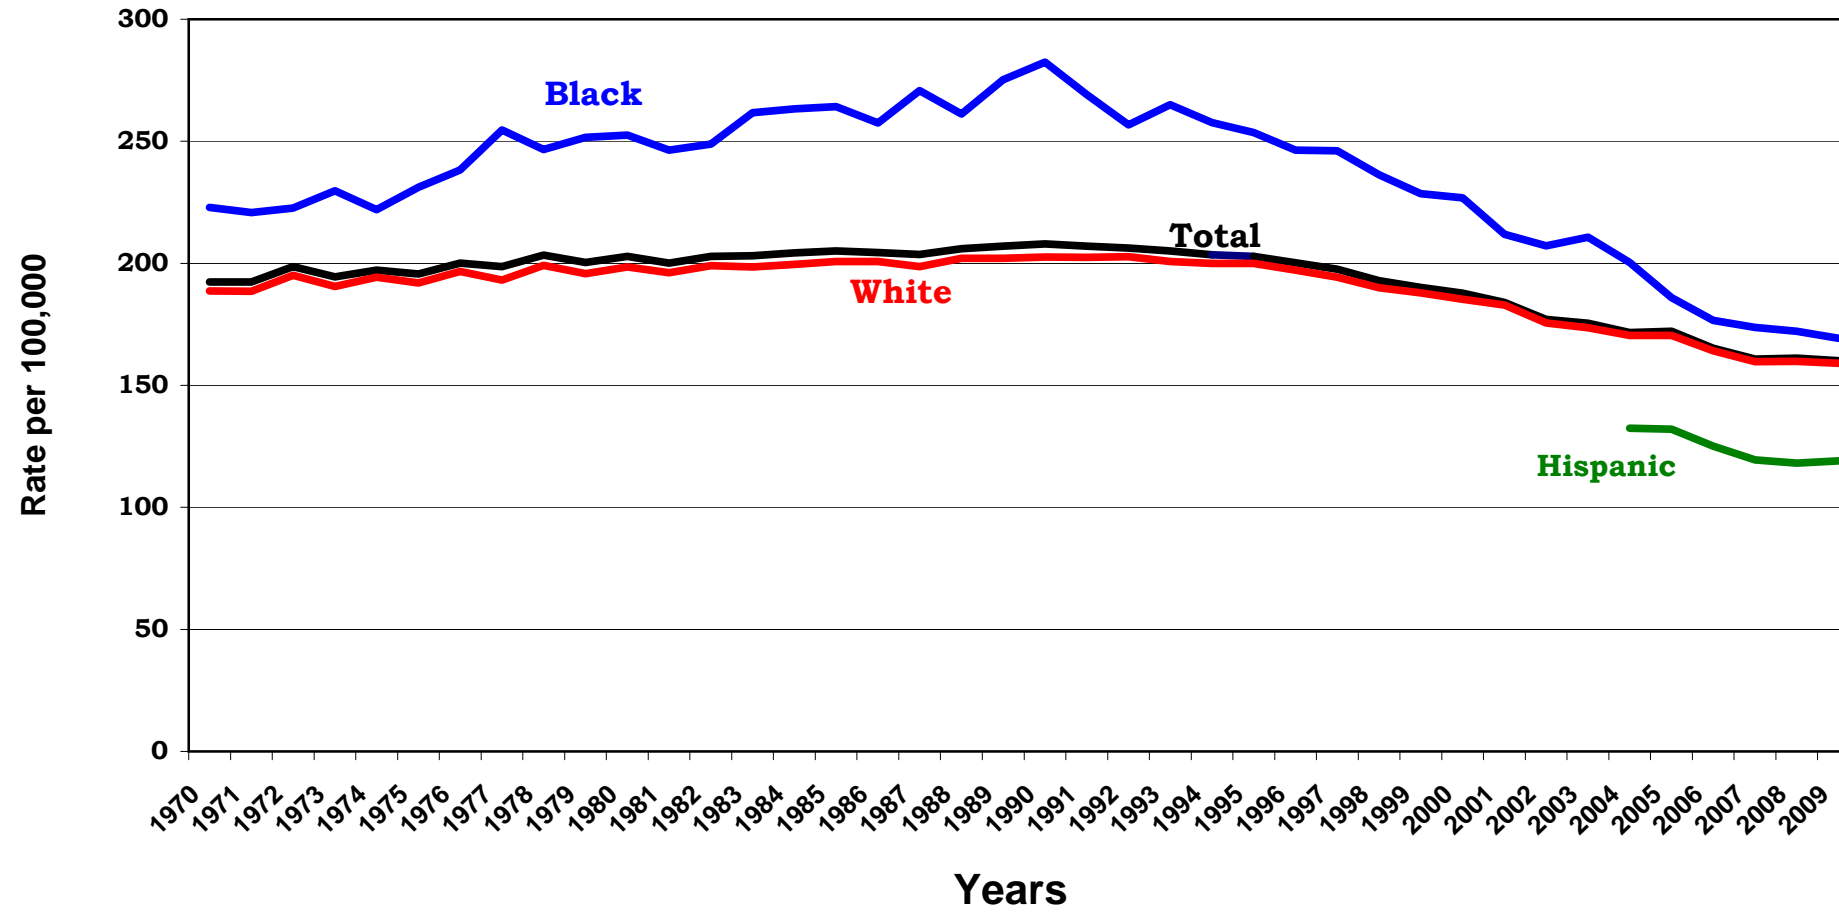

Cancer Mortality

Florida Age Adjusted Death Rates by Year (1970 - 2009)*

* Age Adjusted to the 2000 U.S. Standard Population
Data Source: Florida Office of Vital Statistics