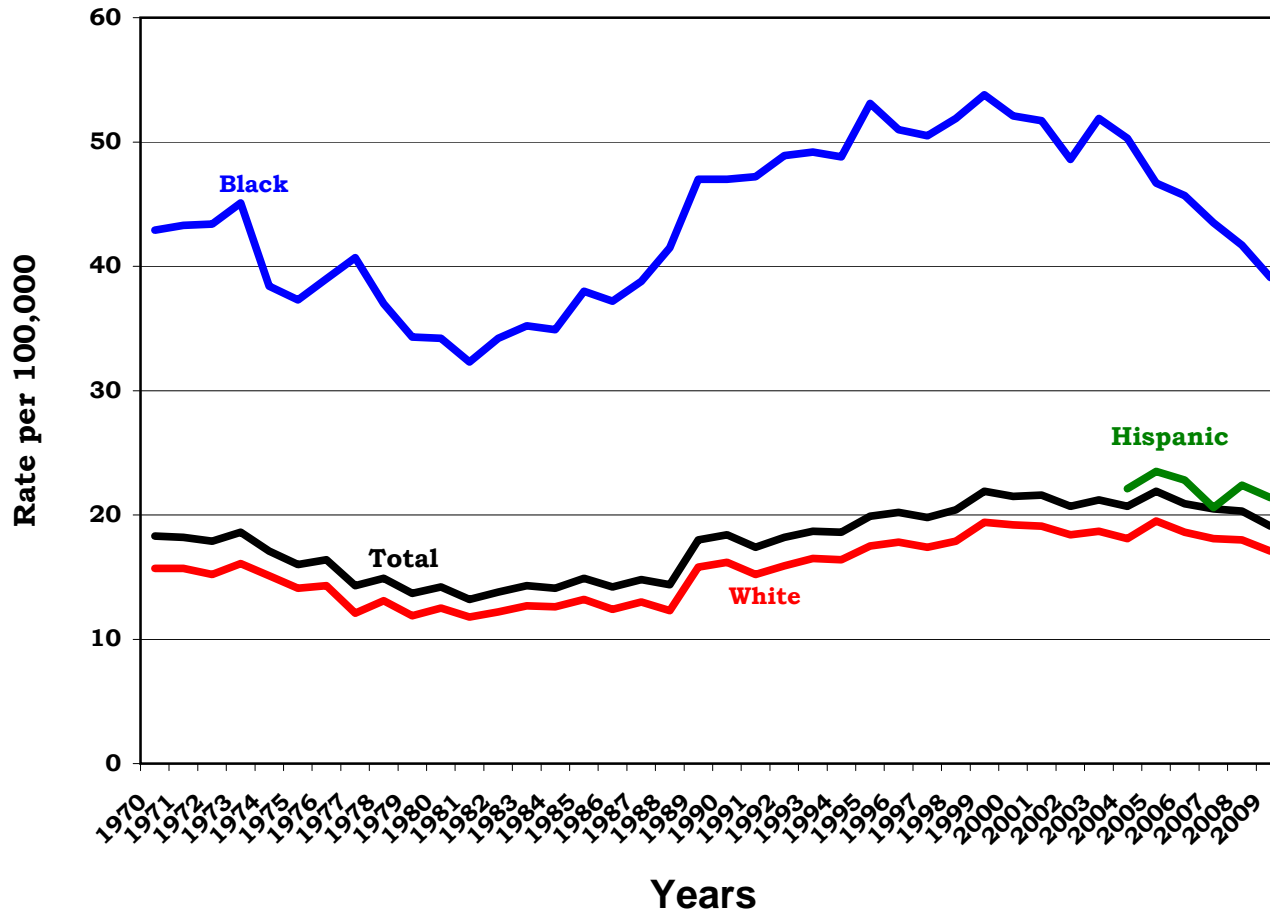

Diabetes Mortality

Florida Age Adjusted Death Rates by Year (1970 - 2009)*

* Age Adjusted to the 2000 U.S. Standard Population
 Data Source: Florida Office of Vital Statistics