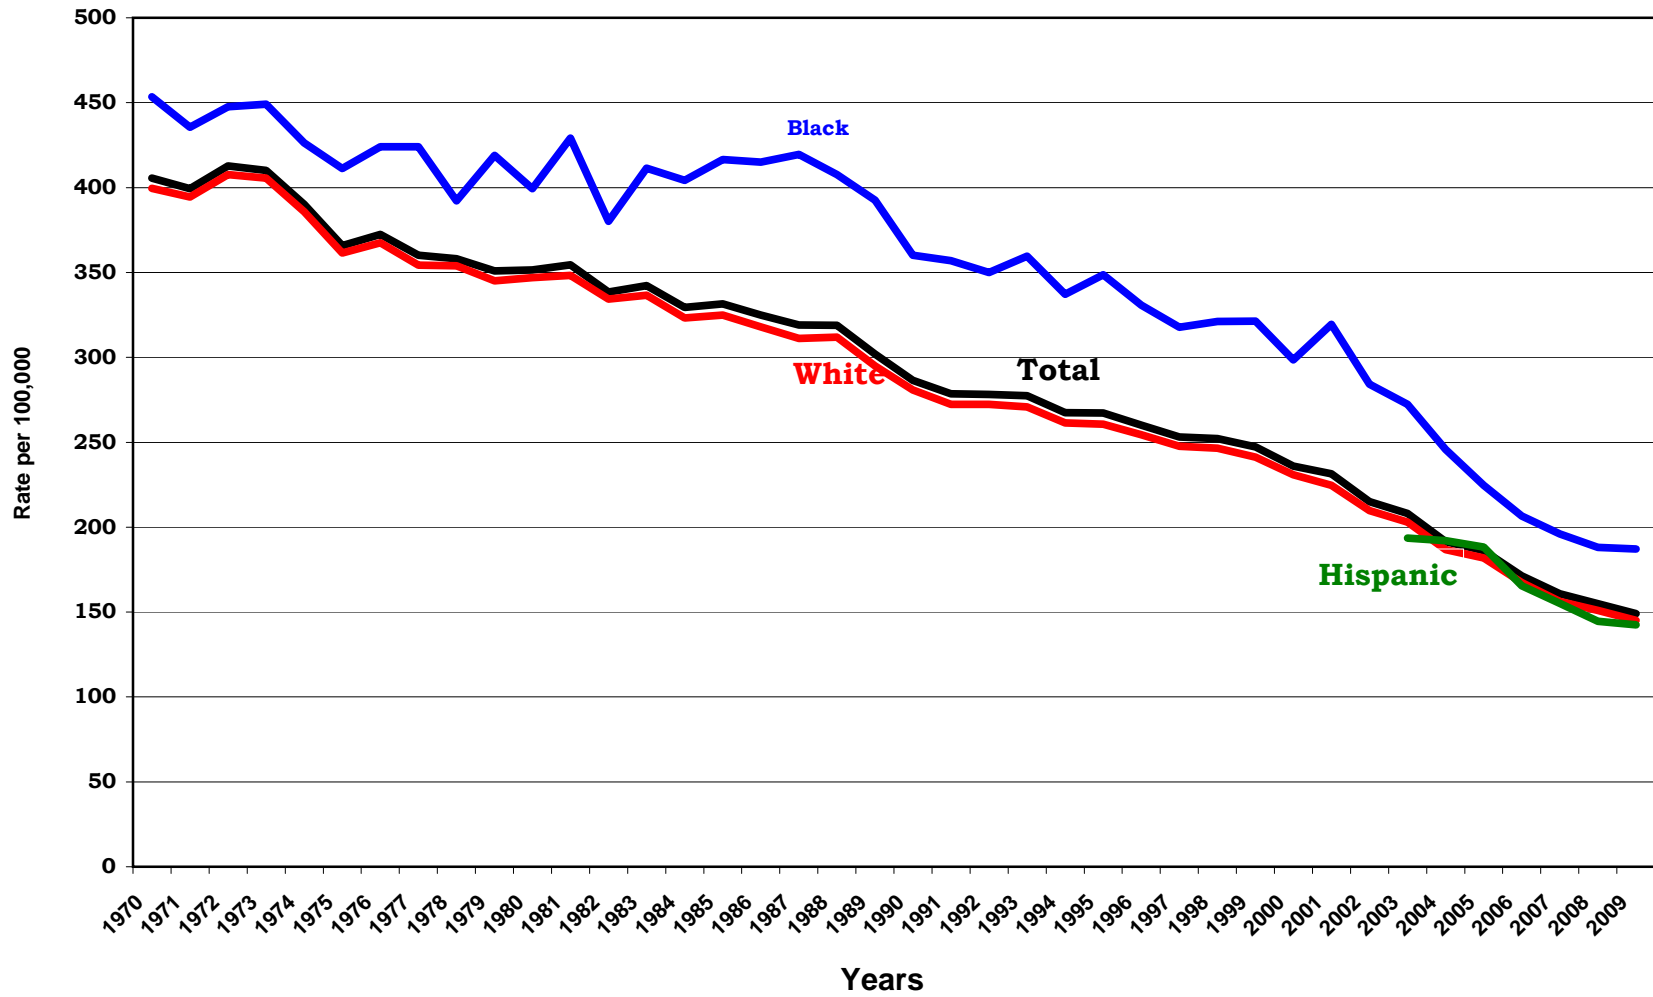

Heart Disease Mortality
Florida Age Adjusted Death Rates by Year (1970 - 2009)*

* Age Adjusted to the 2000 U.S. Standard Population
Data Source: Florida Office of Vital Statistics