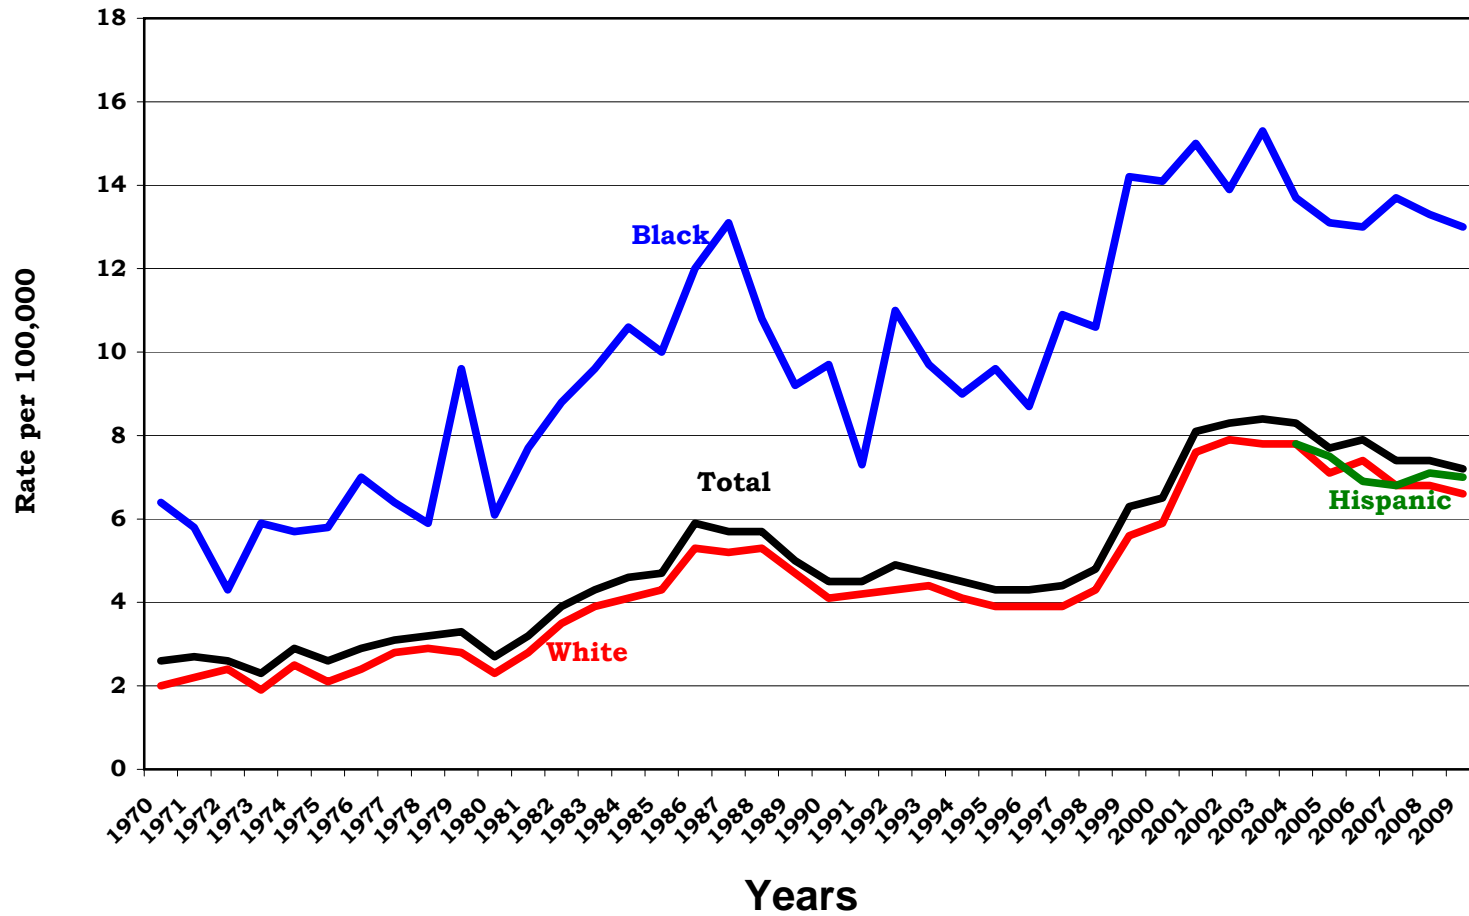

Septicemia Mortality

Florida Age Adjusted Death Rates by Year (1970 - 2009)*

* Age Adjusted to the 2000 U.S. Standard Population
 Data Source: Florida Office of Vital Statistics