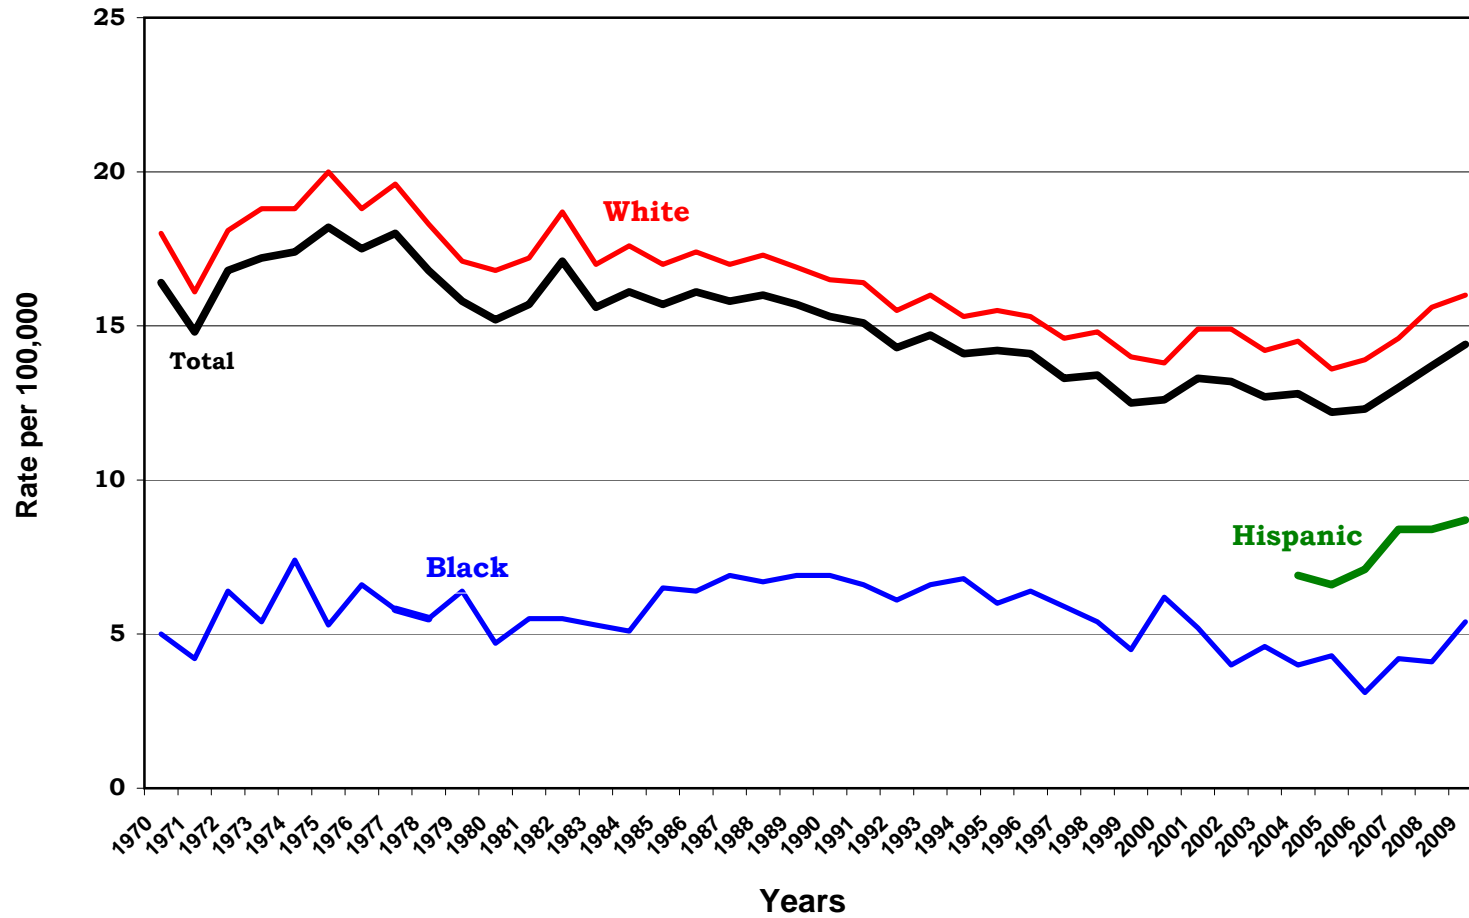

# Suicide Mortality

Florida Age Adjusted Death Rates by Year (1970 - 2009)\*

\* Age Adjusted to the 2000 U.S. Standard Population  
Data Source: Florida Office of Vital Statistics