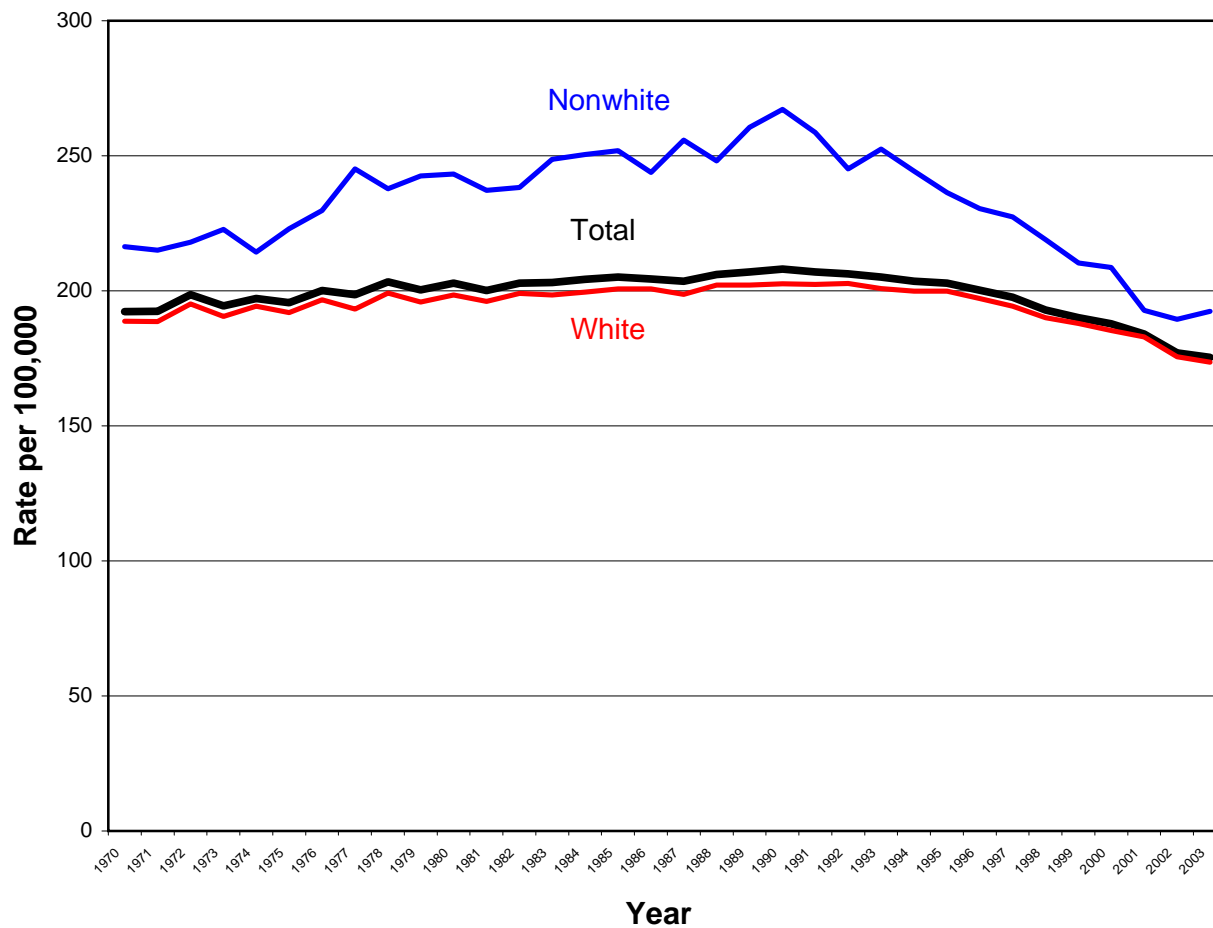

# Cancer Mortality

## Florida Age Adjusted Death Rates by Race (1970 - 2003)\*

\* Age Adjusted to the 2000 U.S. Standard Population  
Data Source: Florida Office of Vital Statistics