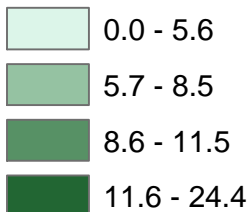

Homicide Mortality

Resident Homicide Mortality per 100,000 Population
5 year age-adjusted rates, 1970 - 1974, By County

White

Legend

Rate per 100,000*

White (Quartiles differ from Nonwhite)

Florida White: 7.7

Nonwhite

Legend

Rate per 100,000*

Nonwhite (Quartiles differ from White)

Florida Nonwhite: 64.3

* Age adjusted to the 2000 U.S. Standard Population
Data Source: Florida Office of Vital Statistics