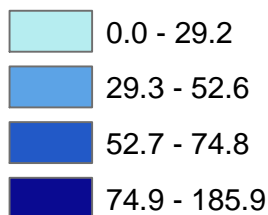

Homicide Mortality

Resident Homicide Mortality per 100,000 Population
5 year age-adjusted rates, 1970 - 1974, By County

White

Legend

Rate per 100,000*

White (Quartiles differ from Nonwhite)

Florida White: 7.7

Nonwhite

Legend

Rate per 100,000*

Nonwhite (Quartiles differ from White)

Florida Nonwhite: 64.3

* Age adjusted to the 2000 U.S. Standard Population
Data Source: Florida Office of Vital Statistics