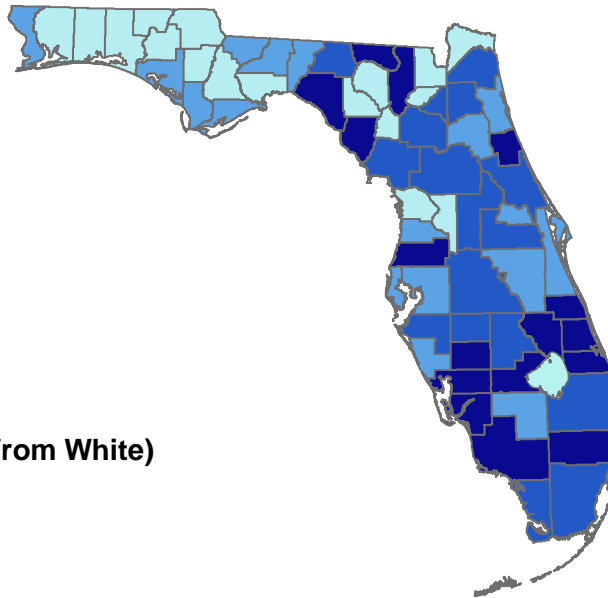

Homicide Mortality

Resident Homicide Mortality per 100,000 Population
5 year age-adjusted rates, 1970 - 1974, By County

White

Legend

Rate per 100,000*

White (Quartiles differ from Nonwhite)

Florida White: 7.7

Nonwhite

Legend

Rate per 100,000*

Nonwhite (Quartiles differ from White)

Florida Nonwhite: 64.3

* Age adjusted to the 2000 U.S. Standard Population
Data Source: Florida Office of Vital Statistics