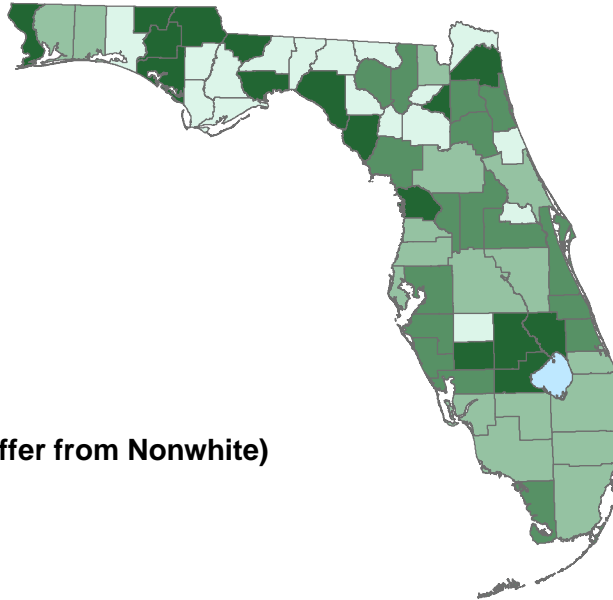

Homicide Mortality

Resident Homicide Mortality per 100,000 Population
5 year age-adjusted rates, 1999 - 2003, By County

White Females

Legend

Rate per 100,000*

White Females (Quartiles differ from Nonwhite)

Florida White Females: 2.6

Nonwhite Females

Legend

Rate per 100,000*

Nonwhite Females (Quartiles differ from White)

Florida Nonwhite Females: 5.3

* Age adjusted to the 2000 U.S. Standard Population
Data Source: Florida Office of Vital Statistics