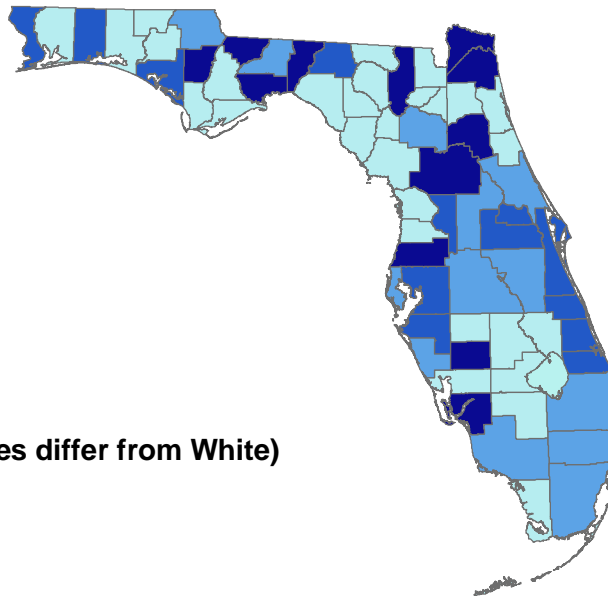

Homicide Mortality

Resident Homicide Mortality per 100,000 Population
5 year age-adjusted rates, 1999 - 2003, By County

White Females

Legend

Rate per 100,000*

White Females (Quartiles differ from Nonwhite)

Florida White Females: 2.6

Nonwhite Females

Legend

Rate per 100,000*

Nonwhite Females (Quartiles differ from White)

Florida Nonwhite Females: 5.3

* Age adjusted to the 2000 U.S. Standard Population
Data Source: Florida Office of Vital Statistics