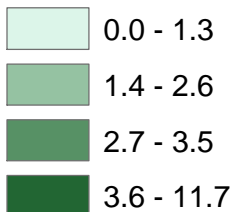

Homicide Mortality

Resident Homicide Mortality per 100,000 Population
5 year age-adjusted rates, 1999 - 2003, By County

White Females

Legend

Rate per 100,000*

White Females (Quartiles differ from Nonwhite)

Florida White Females: 2.6

Nonwhite Females

Legend

Rate per 100,000*

Nonwhite Females (Quartiles differ from White)

Florida Nonwhite Females: 5.3

* Age adjusted to the 2000 U.S. Standard Population
Data Source: Florida Office of Vital Statistics