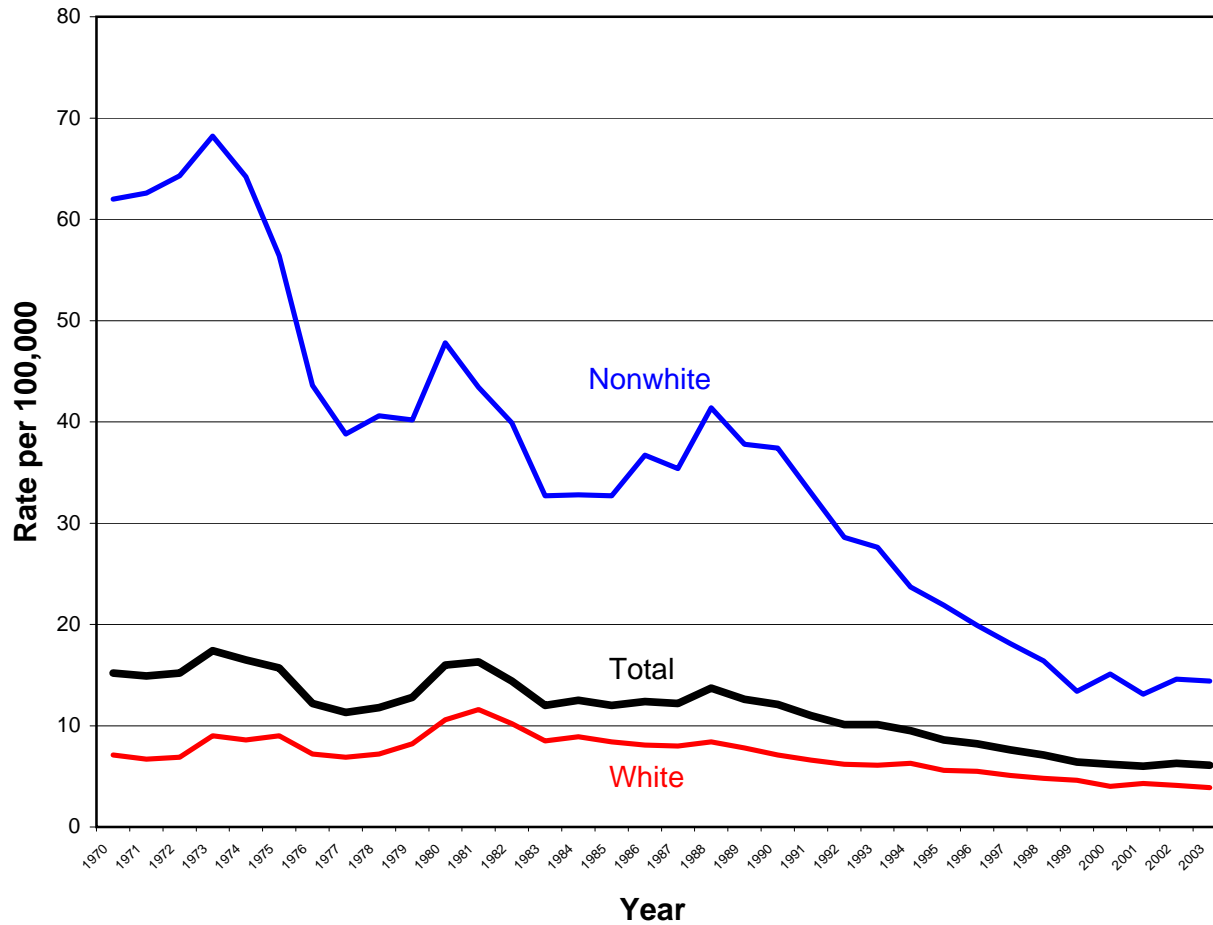

Homicide Mortality

Florida Age Adjusted Death Rates by Race (1970 - 2003)*

* Age Adjusted to the 2000 U.S. Standard Population
Data Source: Florida Office of Vital Statistics