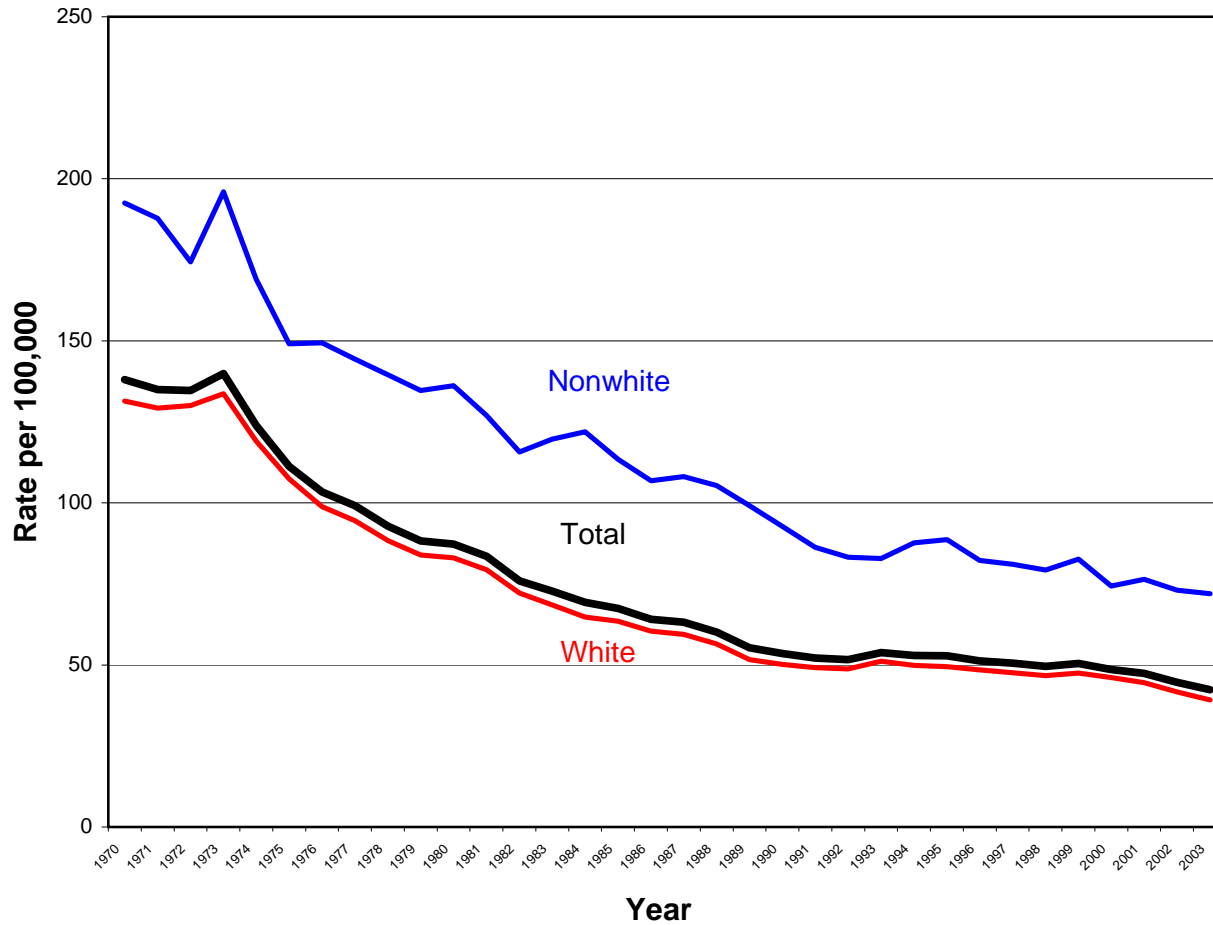

Stroke Mortality

Florida Age Adjusted Death Rates by Race (1970 - 2003)*

* Age Adjusted to the 2000 U.S. Standard Population
Data Source: Florida Office of Vital Statistics