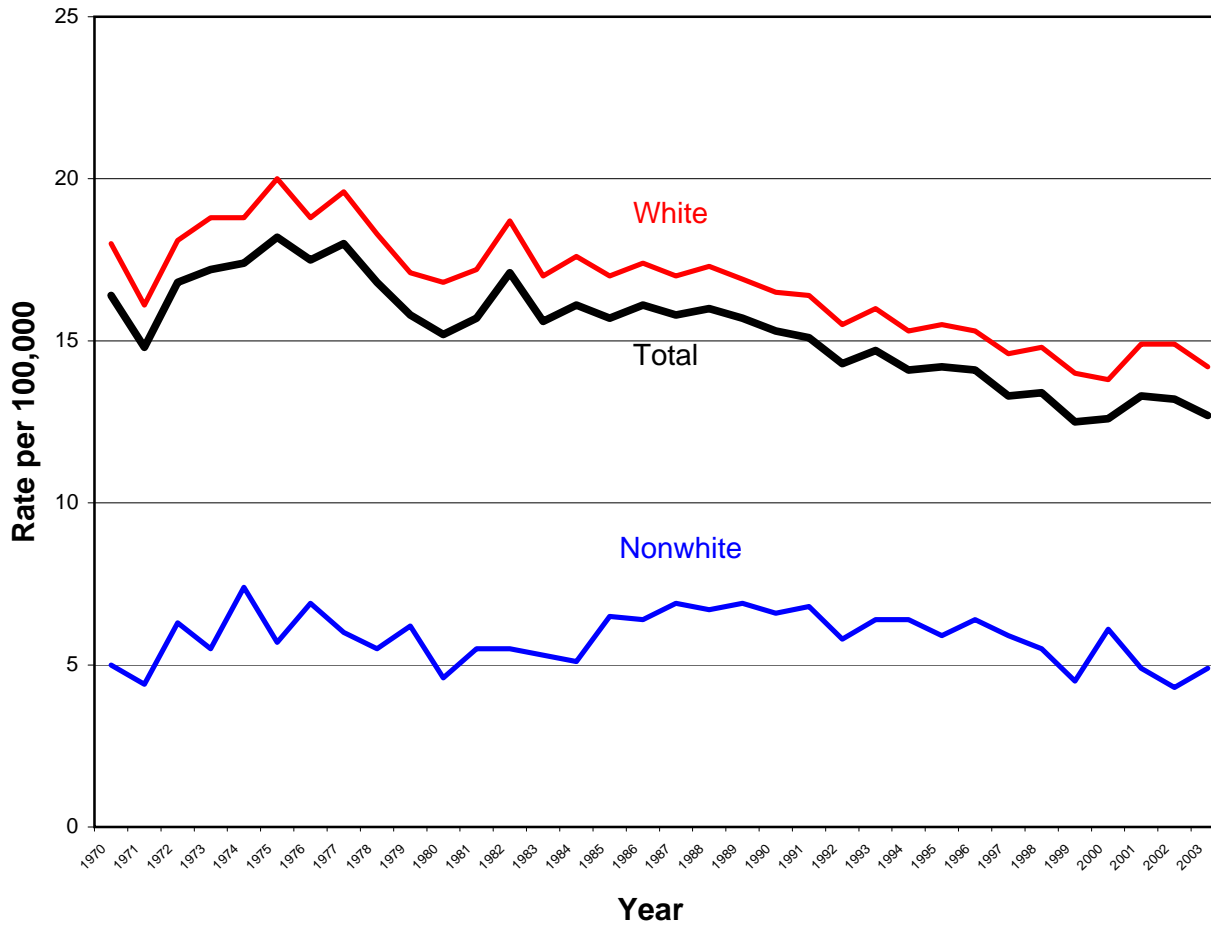

Suicide Mortality

Florida Age Adjusted Death Rates by Race (1970 - 2003)*

* Age Adjusted to the 2000 U.S. Standard Population
Data Source: Florida Office of Vital Statistics