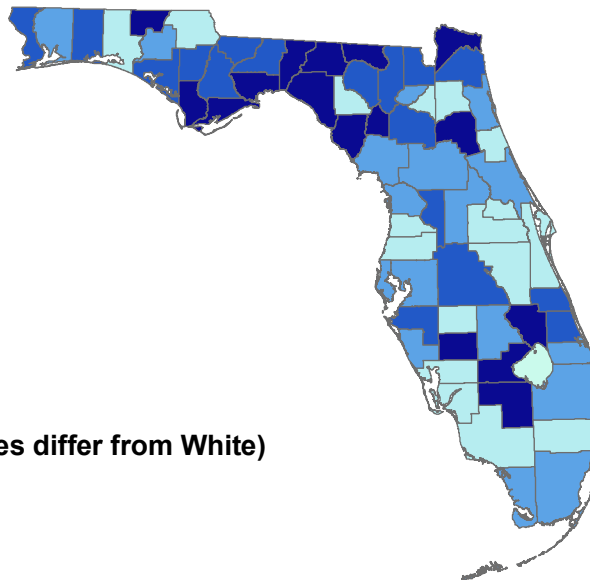

Total Mortality

Resident Total Mortality per 100,000 Population
5 year age-adjusted rates, 1999 - 2003, By County

White Females

Legend

Rate per 100,000*

White (Quartiles differ from Nonwhite)

Florida White Females: 625.7

Nonwhite Females

Legend

Rate per 100,000*

Nonwhite Females (Quartiles differ from White)

Florida Nonwhite Females: 806.6

* Age adjusted to the 2000 U.S. Standard Population
Data Source: Florida Office of Vital Statistics