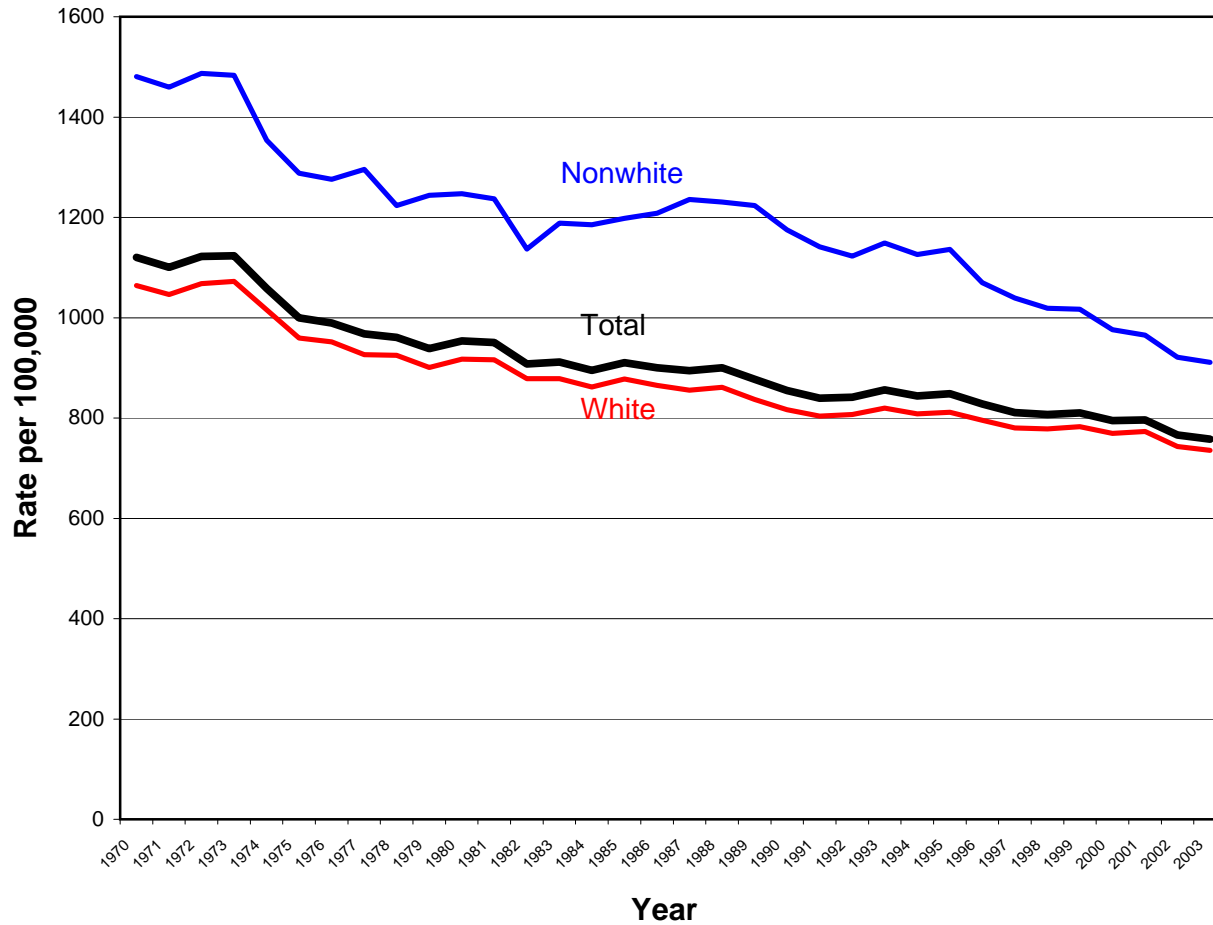

Total Mortality

Florida Age Adjusted Death Rates by Race (1970 - 2003)*

* Age Adjusted to the 2000 U.S. Standard Population
Data Source: Florida Office of Vital Statistics