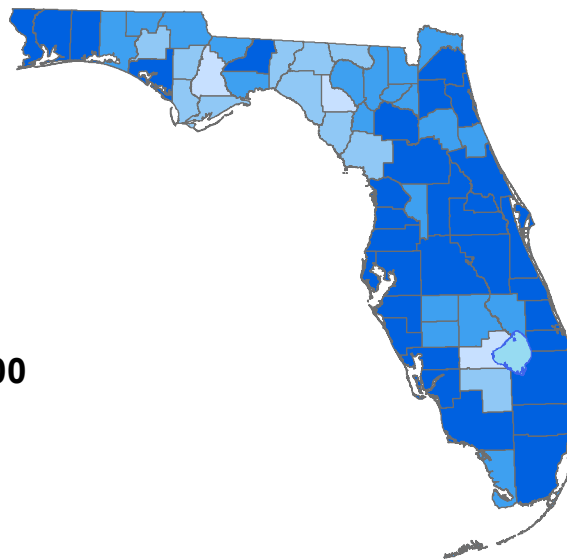

Persons per Square Mile by County

1970 and 2000

1970

Legend

Population Density 1970

Persons per Sq. Mile

Florida Total: 120.6

2000

Legend

Population Density 2000

Persons per Sq. Mile

Florida Total: 282.9

Data Source: Florida Legislature, Office of Economic and Demographic Research