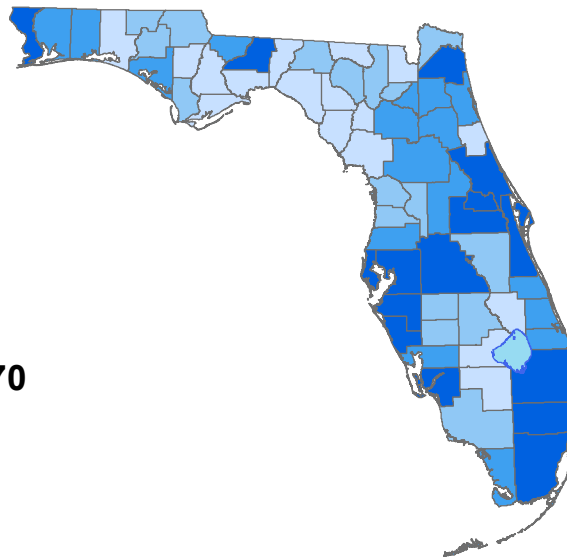

Persons per Square Mile by County

1970 and 2000

1970

Legend

Population Density 1970

Persons per Sq. Mile

Florida Total: 120.6

2000

Legend

Population Density 2000

Persons per Sq. Mile

Florida Total: 282.9

Data Source: Florida Legislature, Office of Economic and Demographic Research