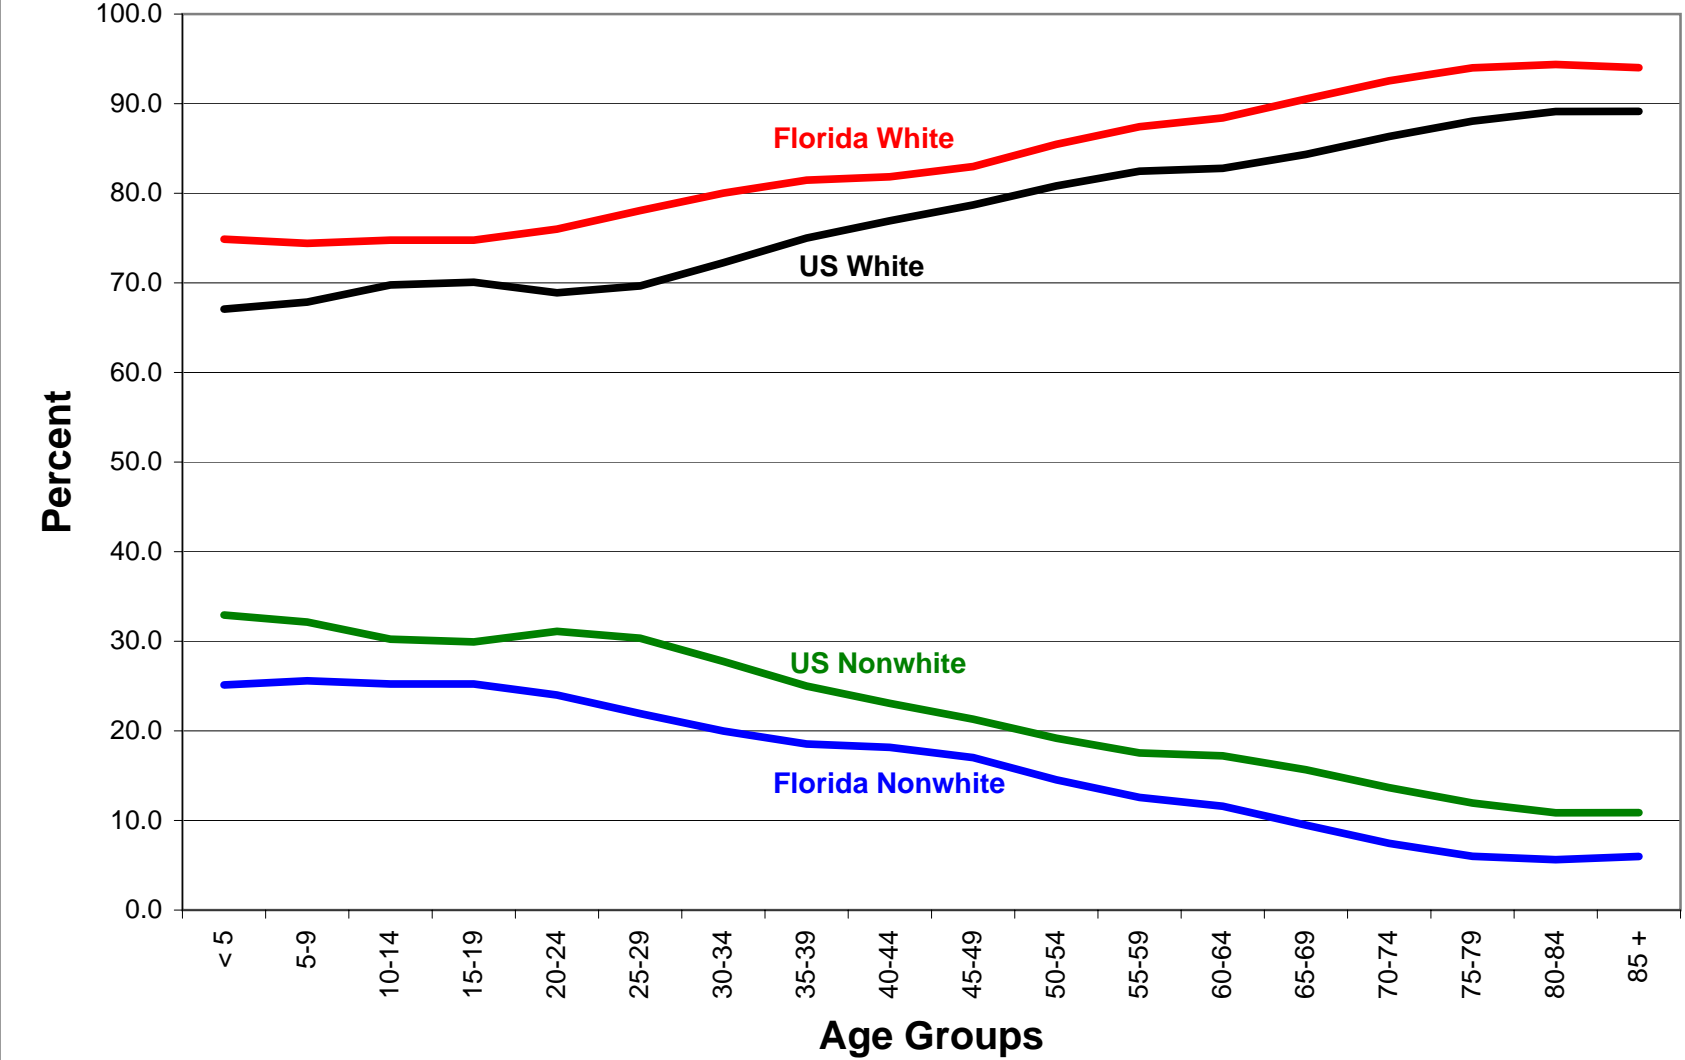

Percent of Population by Race and Age

US and Florida, 2000

Data Sources: US Census Bureau; Florida Legislature, Office of Economic and Demographic Research